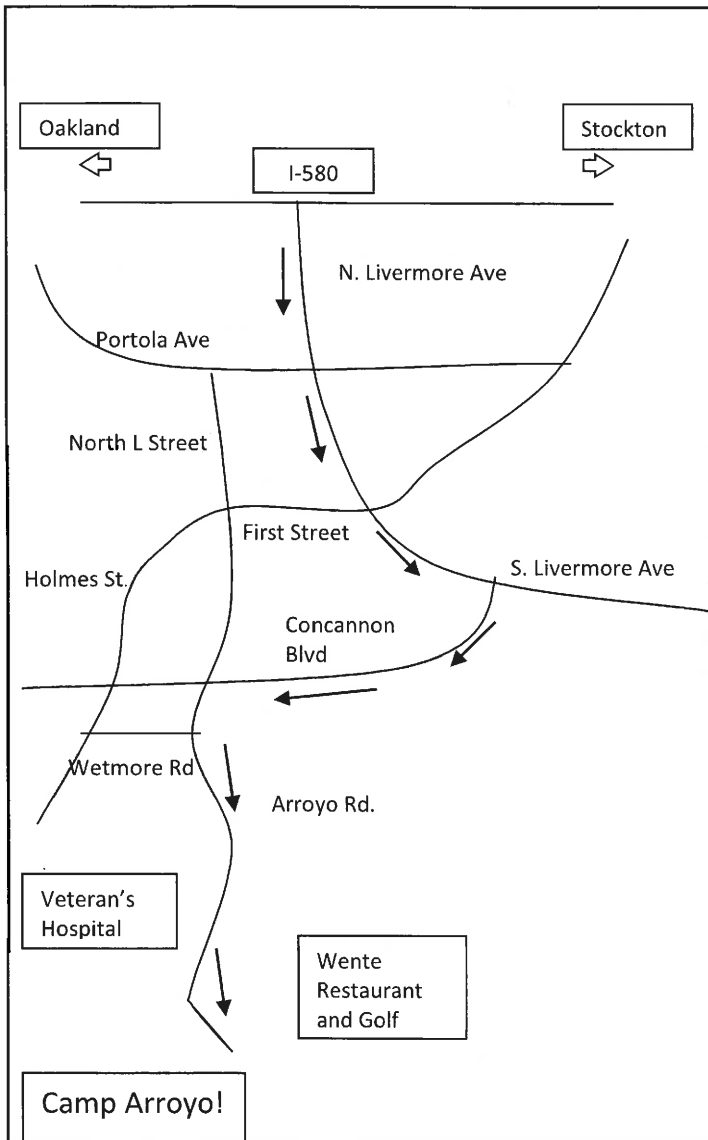

DRIVING DIRECTIONS to CAMP ARROYO

Coming from the West:

Take 580 East
Exit at North Livermore Ave and turn right
Turn right at Concannon Blvd
After about 1.5 miles turn left at Arroyo Rd
Follow Arroyo Road to the end
Turn right into the camp at the big wooden
Camp Arroyo sign.

Coming from the East:

Take 580 West
Exit North Livermore Avenue and turn left
Turn right on Concannon Blvd
Turn left onto Arroyo Road
Follow Arroyo Road to the end
Turn right into the camp at the big wooden
Camp Arroyo sign.

Coming from the North:

Take 680 to 580 East
Follow directions from the West

Coming from the South:

Take 680 North to 84 East towards Livermore
Turn right on Vallecitos Road
Turn right on Wetmore Road
Turn right on Arroyo Road
Follow Arroyo Road to the end
Turn right into the camp at the big wooden
Camp Arroyo sign.